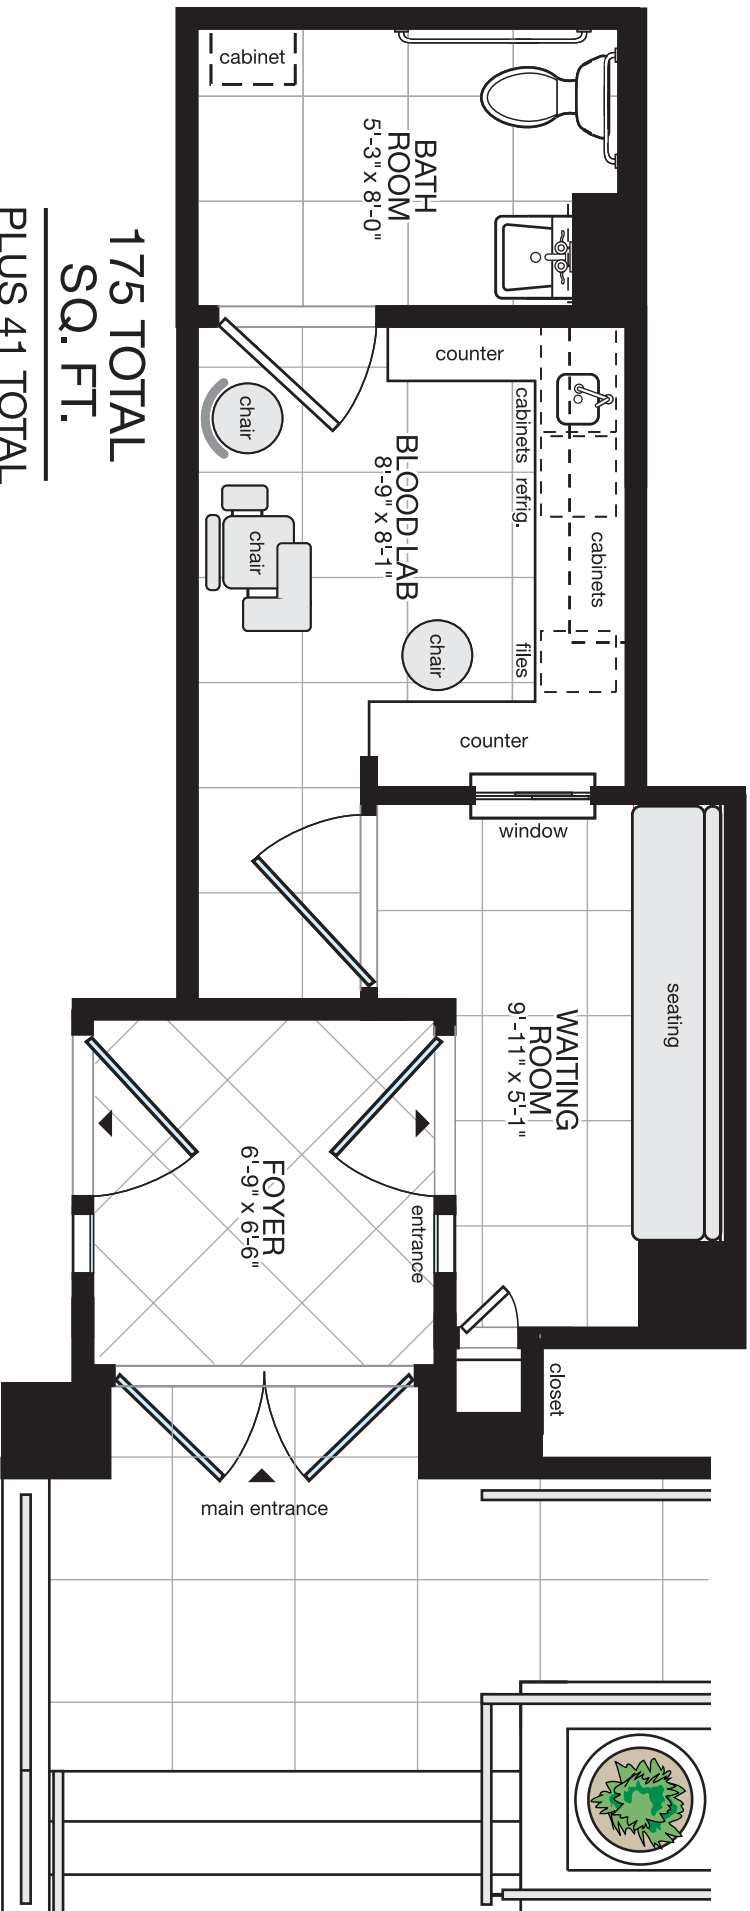

# 211 EAST 51ST STREET NEW YORK, NY

## LABORATORY

EAST 51ST ST.

**175 TOTAL  
SQ. FT.**  
**PLUS 41 TOTAL  
SQ. FT.  
(Foyer)**